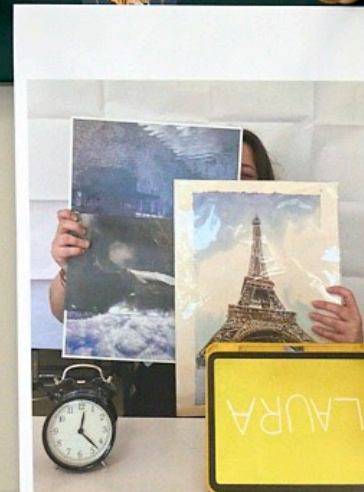

- 2/3 people as part of the installation
- MATILDE (composite part)
- ALBERTO, WESSAL (structural part)

- objects to hang and put on the structure
- metallic or wooden structure

ESOF VA
MILLY
FRANCESCA
MATILDE