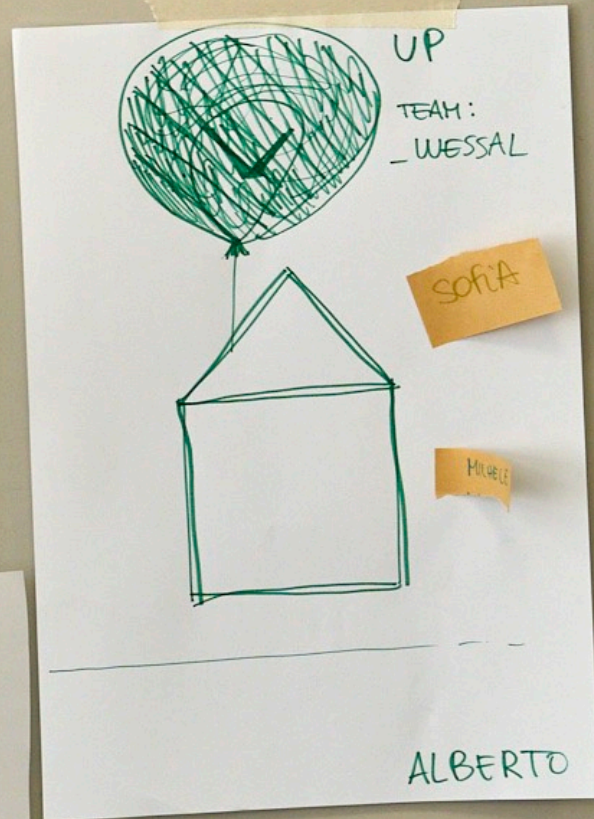

SOFIA

MICHELE

ALBERTO