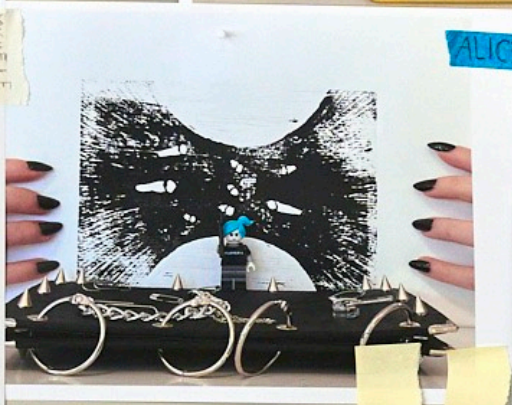

MICHELE

WESAL