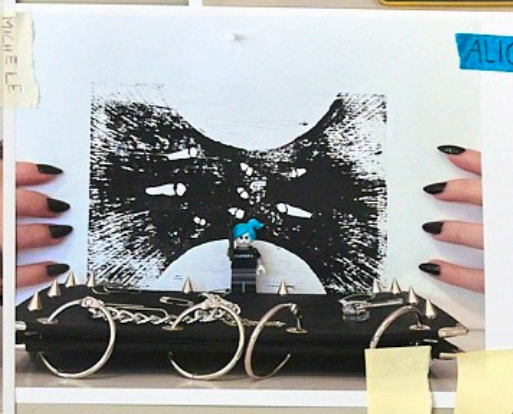

- 2/3 people as part of the installation
- MATILDE (composite part)
- ALBERTO, WESSAL (structural part)

- objects to hang and put on the structure
- metallic or wooden structure

ESOF VA
MILLY
FRANCESCA
MATILDE