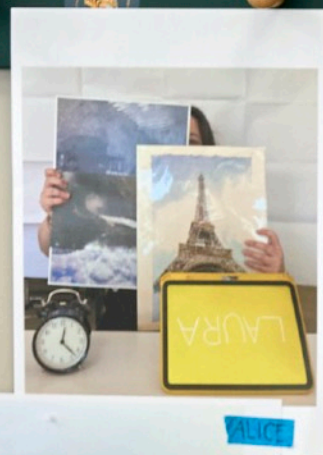

- 2/3 people as part of the installation
- MATILDE (composite part)
- ALBERTO, WESSAL (structural part)

- objects to hang and put on the structure
- metallic or wooden structure

ESOF VA
MILLY
FRANCESCA
MATILDE